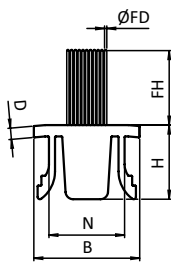

Befestigung durch einfaches Eindrücken in die Nut

Liefereinheit 20 m (20 Stück à 1 m)

Extras weitere Größen (FH, ØFD) sowie Polyester PBT-Fasern für Feucht- / Außeneberich auf Anfrage

Description *Plastics, Slot 8, 10*
To tighten, carry, clean, guide, and fix

Material *Body: Plastics ABS*
Bristles: Plastics PA6

Surface *Bristle: Smooth*

Color *Body: Black*
Bristles: Black

Attachment *Simply inserting into slot*

Pack Quantity *20 m (20 pieces at 1 m)*

Specials *Other sizes (FH, ØFD), polyester PBT bristles for exterior and humid areas on request*

| Leistenbürste Strip Brush | N | FH [mm] | ØFD [mm] | B [mm] | H [mm] | D [mm] | Gewicht [g] Weight [g] | Teil-Nr. Part # |
|------------------------------|----|------------|-------------|-----------|-----------|-----------|---------------------------|--------------------|
| | 8 | 10.0 | 0.2 | 12.0 | 8.5 | 1.5 | 94.0 | 093SB10N08 |
| | 8 | 40.0 | 0.2 | 12.0 | 8.5 | 1.5 | 139.0 | 093SB40N08 |
| | 10 | 10.0 | 0.2 | 14.0 | 9.8 | 1.5 | 110.0 | 093SB10N10 |
| | 10 | 40.0 | 0.2 | 14.0 | 9.8 | 1.5 | 170.0 | 093SB40N10 |